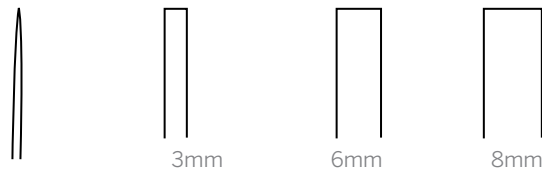

LAMBOTTE OSTEOTOME

Racks for Hoke Osteotomes
are shown on page AA3.

Straight

OM 46-0497	1/8"	3mm
OM 46-0498	3/16"	4mm
OM 46-0499	1/4"	6mm
OM 46-0500	5/16"	8mm
OM 46-0501	3/8"	10mm
OM 46-0502	1/2"	13mm
OM 46-0503	5/8"	16mm
OM 46-0504	3/4"	19mm

Curved

OM 46-0700	1/8"	3mm
OM 46-0701	3/16"	4mm
OM 46-0702	1/4"	6mm
OM 46-0703	5/16"	8mm
OM 46-0704	3/8"	10mm
OM 46-0706	1/2"	13mm
OM 46-0708	5/8"	16mm
OM 46-0709	3/4"	19mm

HOKE OSTEOTOME

5 1/4" (140mm) straight