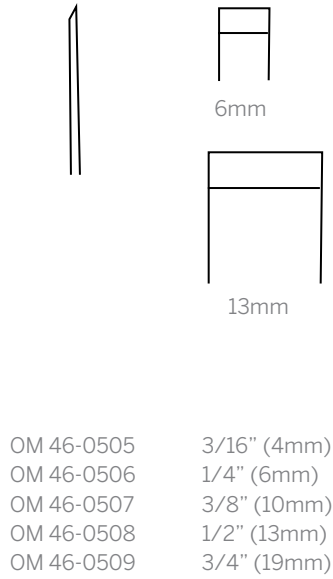

OSTEOTOMES, CHISELS AND GOUGES

Racks for Hoke Chisels are shown in Section AA.

HOKE CHISEL

5 1/4" (133mm)
straight