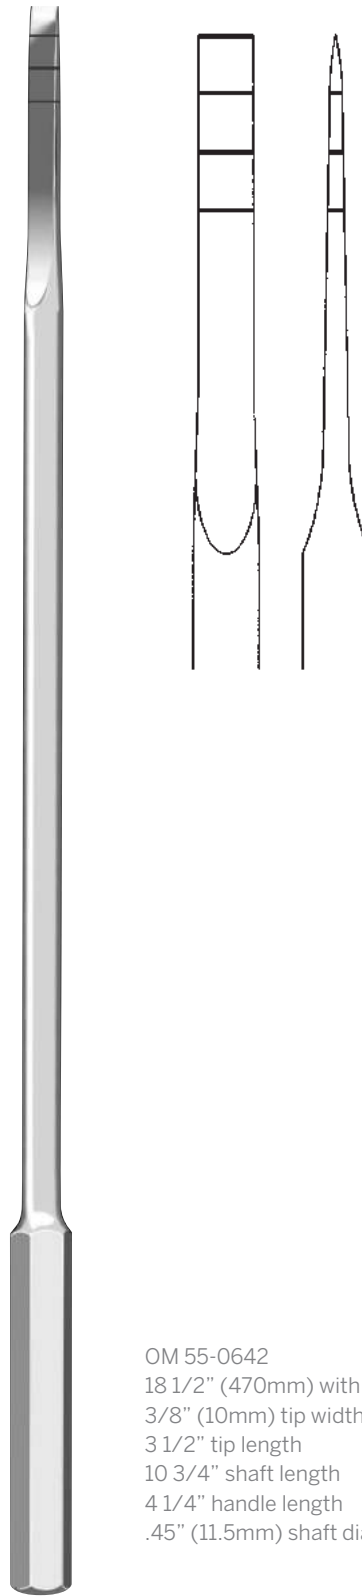

1"

1 1/4"

**9" (229mm) Straight**

OM 46-0359 1/4" (6mm)  
 OM 46-0360 3/8" (10mm)  
 OM 46-0361 1/2" (13mm)  
 OM 46-0362 5/8" (16mm)  
 OM 46-0363 3/4" (19mm)  
 OM 46-0364 7/8" (22mm)  
 OM 46-0365 1" (25mm)  
 OM 46-0366 1 1/8" (29mm)  
 OM 46-0367 1 1/4" (31mm)  
 OM 46-0368 1 1/2" (38mm)

**HIBBS GOUGE**

**SHOULDER PENETRATING GOUGE**

**SWAN NECK GOUGE**

**COBB OSTEOTOME**

OM 49-0030  
straight  
5/32" (7mm) blade width

OM 49-0032  
medium curve  
5/32" (7mm) blade width

OM 49-0034  
strong curve  
5/32" (7mm) blade width

OM 49-0036  
reverse curve  
5/32" (7mm) blade width

**COBB-TYPE SPINAL GOUGE**

11" (280mm)  
All stainless, with knurled handle

Racks for Cobb-Type Gouges  
are shown in Section AA.

OM 55-0630  
18 1/2" (470mm) with stainless steel handle  
.28" (7mm) tip width straight  
3 1/2" tip length  
10 3/4" shaft length  
4 1/4" handle length  
.45" (11.5mm) shaft diameter

**ENDOSCOPIC HIBBS GOUGE**

OM 55-0642  
18 1/2" (470mm) with stainless steel handle  
3/8" (10mm) tip width straight  
3 1/2" tip length  
10 3/4" shaft length  
4 1/4" handle length  
.45" (11.5mm) shaft diameter