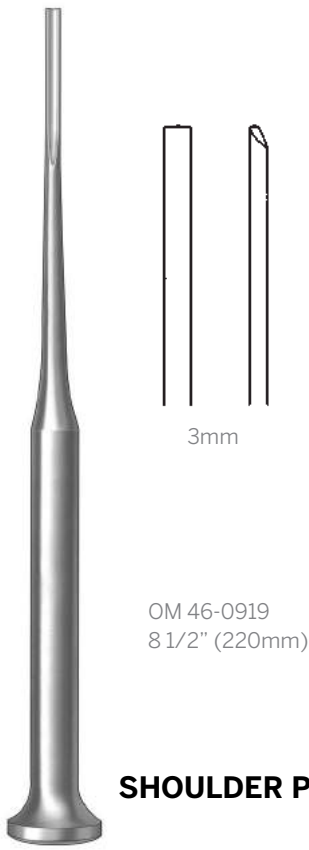

SHOULDER PENETRATING GOUGE