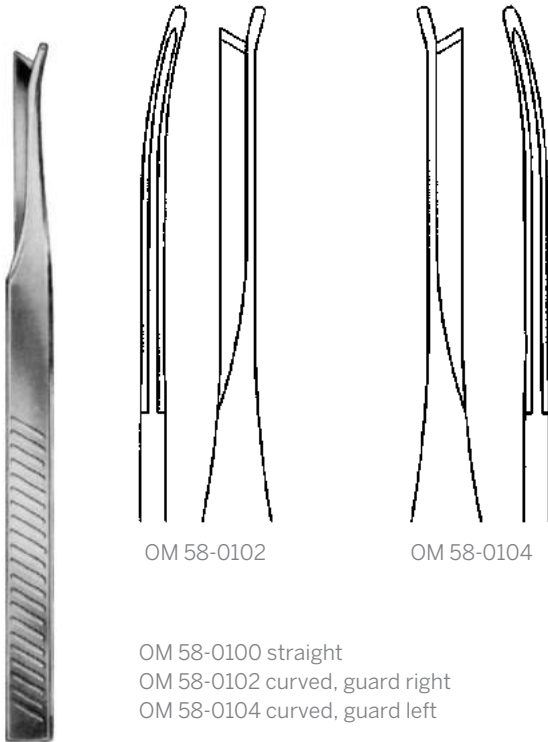

OM 58-0102   OM 58-0104

OM 58-0100 straight
OM 58-0102 curved, guard right
OM 58-0104 curved, guard left

SILVER OSTEOTOME

7" (178mm)
with single guard

U.S. ARMY PATTERN OSTEOTOME

7" (178mm)