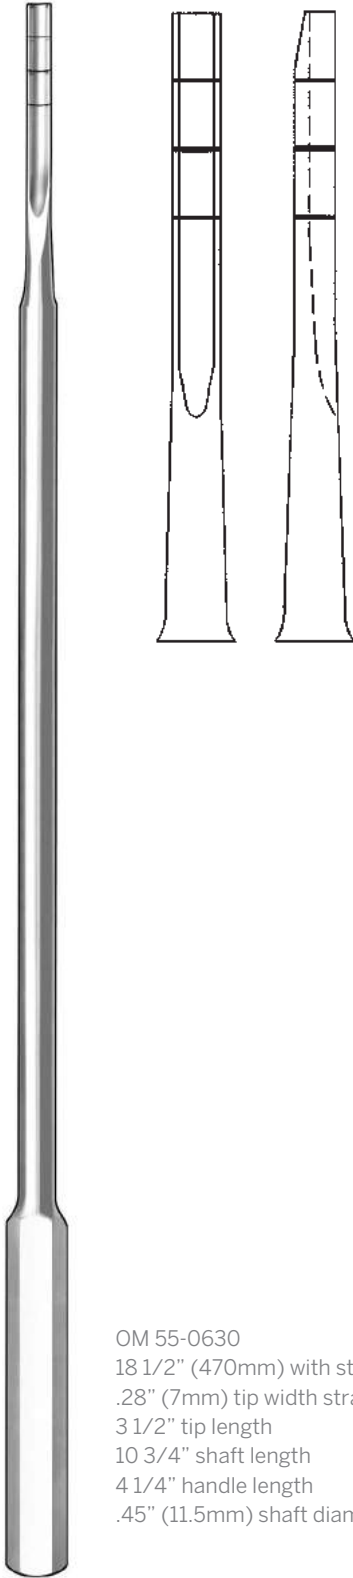

9" (229mm) Curved

OM 46-0402	1/4" (6mm)
OM 46-0403	3/8" (10mm)
OM 46-0404	1/2" (13mm)
OM 46-0405	5/8" (16mm)
OM 46-0407	3/4" (19mm)
OM 46-0408	7/8" (22mm)
OM 46-0409	1" (25mm)
OM 46-0410	1 1/8" (29mm)
OM 46-0411	1 1/4" (31mm)
OM 46-0412	1 1/2" (38mm)

**HIBBS GOUGE**

**SHOULDER PENETRATING GOUGE**

**SWAN NECK GOUGE**

**COBB OSTEOTOME**

OM 49-0030  
straight  
5/32" (7mm) blade width

OM 49-0032  
medium curve  
5/32" (7mm) blade width

OM 49-0034  
strong curve  
5/32" (7mm) blade width

OM 49-0036  
reverse curve  
5/32" (7mm) blade width

**COBB-TYPE SPINAL GOUGE**

11" (280mm)  
All stainless, with knurled handle

Racks for Cobb-Type Gouges  
are shown in Section AA.

OM 55-0630  
18 1/2" (470mm) with stainless steel handle  
.28" (7mm) tip width straight  
3 1/2" tip length  
10 3/4" shaft length  
4 1/4" handle length  
.45" (11.5mm) shaft diameter

**ENDOSCOPIC HIBBS GOUGE**

OM 55-0642  
18 1/2" (470mm) with stainless steel handle  
3/8" (10mm) tip width straight  
3 1/2" tip length  
10 3/4" shaft length  
4 1/4" handle length  
.45" (11.5mm) shaft diameter