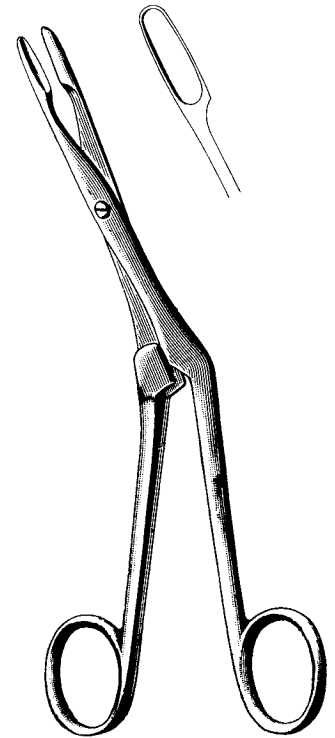

OM 55-0188
5" (127mm) delicate
serrated

**NOYES ALLIGATOR
FORCEPS**

OM 55-0166 5 1/2" (140mm) serrated
OM 55-0168 5 1/2" (140mm) 1x2 teeth serrated

HARTMANN NASAL FORCEPS
OM 57-0182
8" (203mm) standard serrated