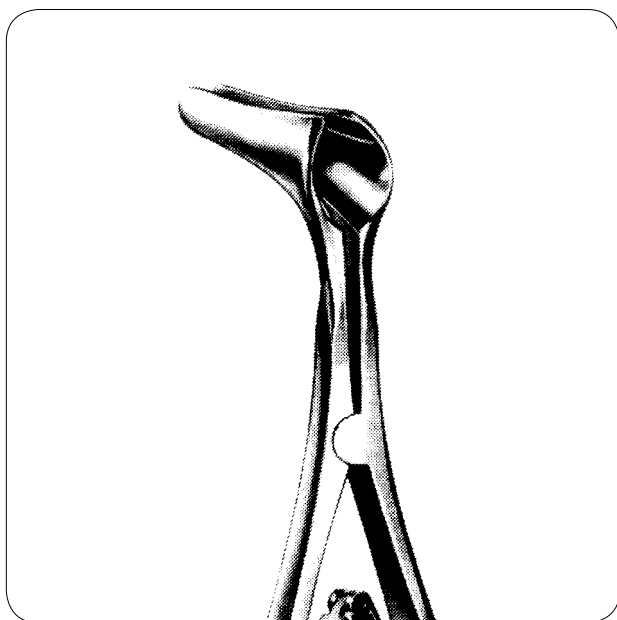

EAR, NOSE AND EYE

To open, retract, grasp, clamp, and dissect tissue relating to ENT procedures.

SECTION C

CONTENTS

Ear Speculum	1
Ear Forceps	1-2
Nasal Speculum	3
Forceps	4-5
Tuning Fork	6
Curettes	6-7
Eye Speculum	7
Eye Retractors	7
Eye Forceps	9-10