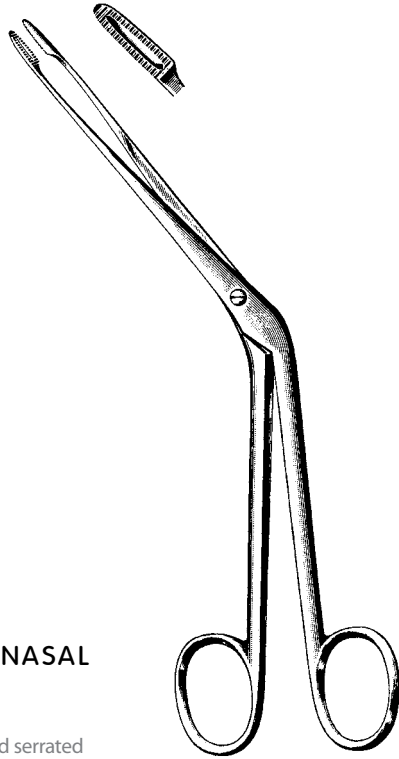

HARTMANN NASAL FORCEPS
OM 57-0182
8" (203mm) standard serrated