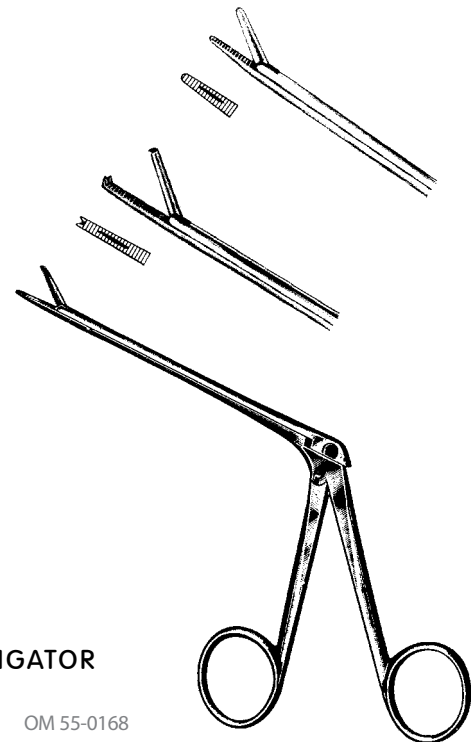

**NOYES ALLIGATOR
FORCEPS**

OM 55-0166 5 1/2" (140mm) serrated
OM 55-0168 5 1/2" (140mm) 1x2 teeth serrated