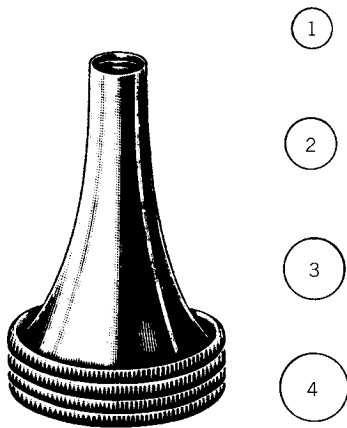

EAR, NOSE AND EYE

To open, retract, grasp, clamp, and dissect tissue relating to ENT procedures.

SECTION C

CONTENTS

Ear Speculum	1
Ear Forceps	1-2
Nasal Speculum	3
Forceps	4-5
Tuning Fork	6
Curettes	6-7
Eye Speculum	7
Eye Retractors	7
Eye Forceps	9-10

HARTMAN EAR SPECULA

Round chrome
 OM 56-0180 #1 4mm diameter
 OM 56-0182 #2 5mm diameter
 OM 56-0184 #3 6mm diameter
 OM 56-0186 #4 7mm diameter

GRUBER EAR SPECULA

Oval adult chrome
 OM 56-0168 #1 4 x 5mm
 OM 56-0170 #2 5 x 6mm
 OM 56-0172 #3 6 x 7mm
 OM 56-0174 #4 7 x 8mm