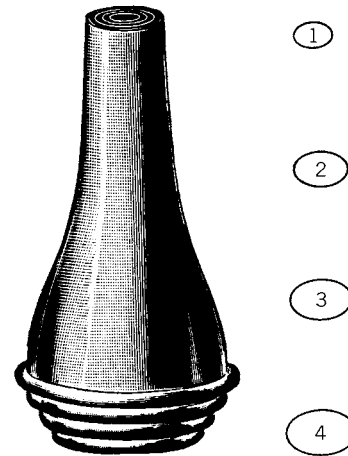

EAR, NOSE AND EYE

To open, retract, grasp, clamp, and dissect tissue relating to ENT procedures.

SECTION C

CONTENTS

Ear Speculum	1
Ear Forceps	1-2
Nasal Speculum	3
Forceps	4-5
Tuning Fork	6
Curettes	6-7
Eye Speculum	7
Eye Retractors	7
Eye Forceps	9-10

HARTMAN EAR SPECULA

Round chrome
 OM 56-0180 #1 4mm diameter
 OM 56-0182 #2 5mm diameter
 OM 56-0184 #3 6mm diameter
 OM 56-0186 #4 7mm diameter

GRUBER EAR SPECULA

Oval adult chrome
 OM 56-0168 #1 4 x 5mm
 OM 56-0170 #2 5 x 6mm
 OM 56-0172 #3 6 x 7mm
 OM 56-0174 #4 7 x 8mm