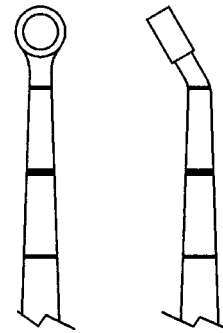

OM 55-0543 20" (508mm) 40° angle
3mm x 6mm cup
3.5" tip length
10" shaft length
6.5" handle length
.45" (11.5mm) shaft diameter

OM 55-0556 20" (508mm) 30° angle
6mm x 9mm cup
3.5" tip length
10" shaft length
6.5" handle length
.45" (11.5mm) shaft diameter

ENDOSCOPIC EPSTEIN CURETTE
Graduated with phenolic handle

OM 55-0593 17" (432mm)
reverse 40° angle
3mm x 6mm cup
2.7" tip length
9.3" shaft length
5" handle length
.285" (7.2mm) shaft diameter

OM 55-0586 20" (508mm)
reverse 30° angle
6mm x 9mm cup
3.5" tip length
10" shaft length
6.5" handle length
.45" (11.5mm) shaft diameter

Phenolic handles are autoclavable to 290°F (143°C).

ENDOSCOPIC BONE CURETTES

OM 55-0510 20" (508mm)
 straight
 9mm x 15mm cup
 3.5" tip length
 10" shaft length
 6.5" handle length
 .45" (11.5mm) shaft diameter

Phenolic handles are autoclavable to 290°F (143°C).

ENDOSCOPIC SCOVILLE CURETTE
 With phenolic handle

OM 55-0573 17" (432mm)
 40° angle
 3mm cup diameter
 2.7" tip length
 9.3" shaft length
 5" handle length
 .285" (7.2mm) shaft diameter