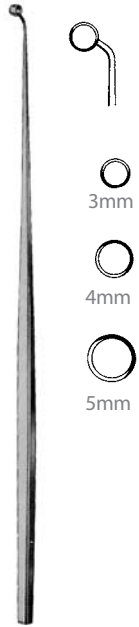

OM 29-0620
5 1/2" (140mm)
double ended
4mm and 5mm round cups

WILLIGER BONE CURETTE

OM 29-0630
5 1/2" (140mm)
double ended
3mm and 4mm oval cups

VOLKMANN CURETTE

Oval and round cups
OM 46-0560 5" double ended
OM 46-0562 6 1/2" double ended
OM 46-0561 8" double ended

BONE CURETTES

OM 49-0200 OM 49-0202

OM 46-0550 OM 49-0204

VOLKMANN CURETTE

Oval cups, double ended

OM 49-0200 5" (127mm)

OM 49-0202 5 1/2" (140mm)

OM 46-0550 6 1/2" (165mm)

OM 49-0204 8" (203mm)

3mm
4mm
5mm

3mm
4mm
5mm

3mm
4mm
5mm

3mm
4mm
5mm

Vertical angle 45°

OM 49-0403 3mm diameter
OM 49-0404 4mm diameter
OM 49-0405 5mm diameter

Vertical angle 90°