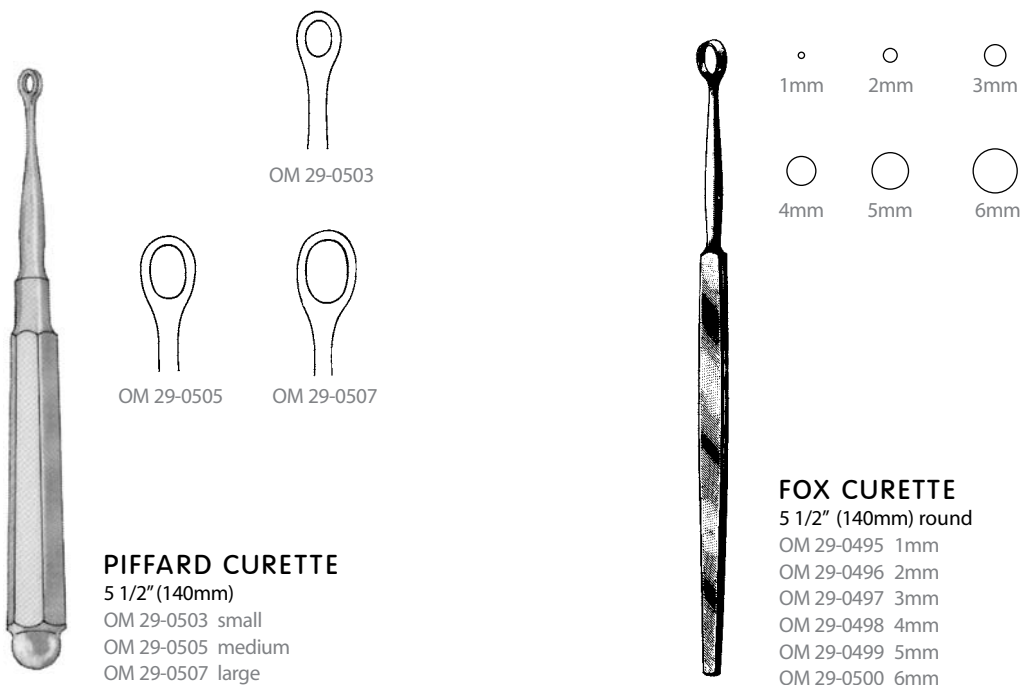

Hollow handle with fenestrated cup

BONE CURETTES

Straight

OM 49-0450 size #1, 8mm diameter
 OM 49-0452 size #2, 6mm diameter
 OM 49-0454 size #3, 3mm diameter

Angled 35°

OM 49-0456 size #1, 8mm diameter
 OM 49-0458 size #2, 6mm diameter
 OM 49-0460 size #3, 3mm diameter

CONE RING CURETTE

9" (229mm) with knurled handle
 with fenestrated cup

PIFFARD CURETTE

5 1/2" (140mm)
 OM 29-0503 small
 OM 29-0505 medium
 OM 29-0507 large

FOX CURETTE

5 1/2" (140mm) round
 OM 29-0495 1mm
 OM 29-0496 2mm
 OM 29-0497 3mm
 OM 29-0498 4mm
 OM 29-0499 5mm
 OM 29-0500 6mm

OM 55-0523 17" (432mm) straight
3mm x 6mm cup
2.7" tip length
9.3" shaft length
5" handle length
.285" (7.2mm) shaft diameter

OM 55-0533 17" (432mm) 40° angle
3mm x 6mm cup
2.7" tip length
9.3" shaft length
5" handle length
.285" (7.2mm) shaft diameter

OM 55-0543 20" (508mm) 40° angle
3mm x 6mm cup
3.5" tip length
10" shaft length
6.5" handle length
.45" (11.5mm) shaft diameter

OM 55-0556 20" (508mm) 30° angle
6mm x 9mm cup
3.5" tip length
10" shaft length
6.5" handle length
.45" (11.5mm) shaft diameter