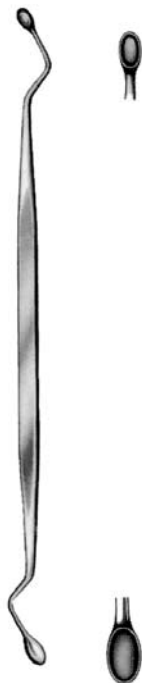

BONE CURETTES

To scrape, shape and clean bone.

SECTION H

CONTENTS

Bone Curettes	1-6
Endoscopic Bone Curettes	7-8

JANSEN CURETTE

OM 29-0632
6" (152mm)
double ended
oval cups

MARTINI BONE CURETTE

OM 29-0620
5 1/2" (140mm)
double ended
4mm and 5mm round cups

WILLIGER BONE CURETTE

OM 29-0630
5 1/2" (140mm)
double ended
3mm and 4mm oval cups

VOLKMANN CURETTE

Oval and round cups
OM 46-0560 5" double ended
OM 46-0562 6 1/2" double ended
OM 46-0561 8" double ended

BONE CURETTES

OM 49-0200 OM 49-0202

OM 46-0550 OM 49-0204

VOLKMANN CURETTE

Oval cups, double ended

OM 49-0200 5" (127mm)

OM 49-0202 5 1/2" (140mm)

OM 46-0550 6 1/2" (165mm)

OM 49-0204 8" (203mm)

3mm
4mm
5mm

3mm
4mm
5mm

3mm
4mm
5mm

3mm
4mm
5mm

Vertical angle 45°

OM 49-0403 3mm diameter
OM 49-0404 4mm diameter
OM 49-0405 5mm diameter

Vertical angle 90°