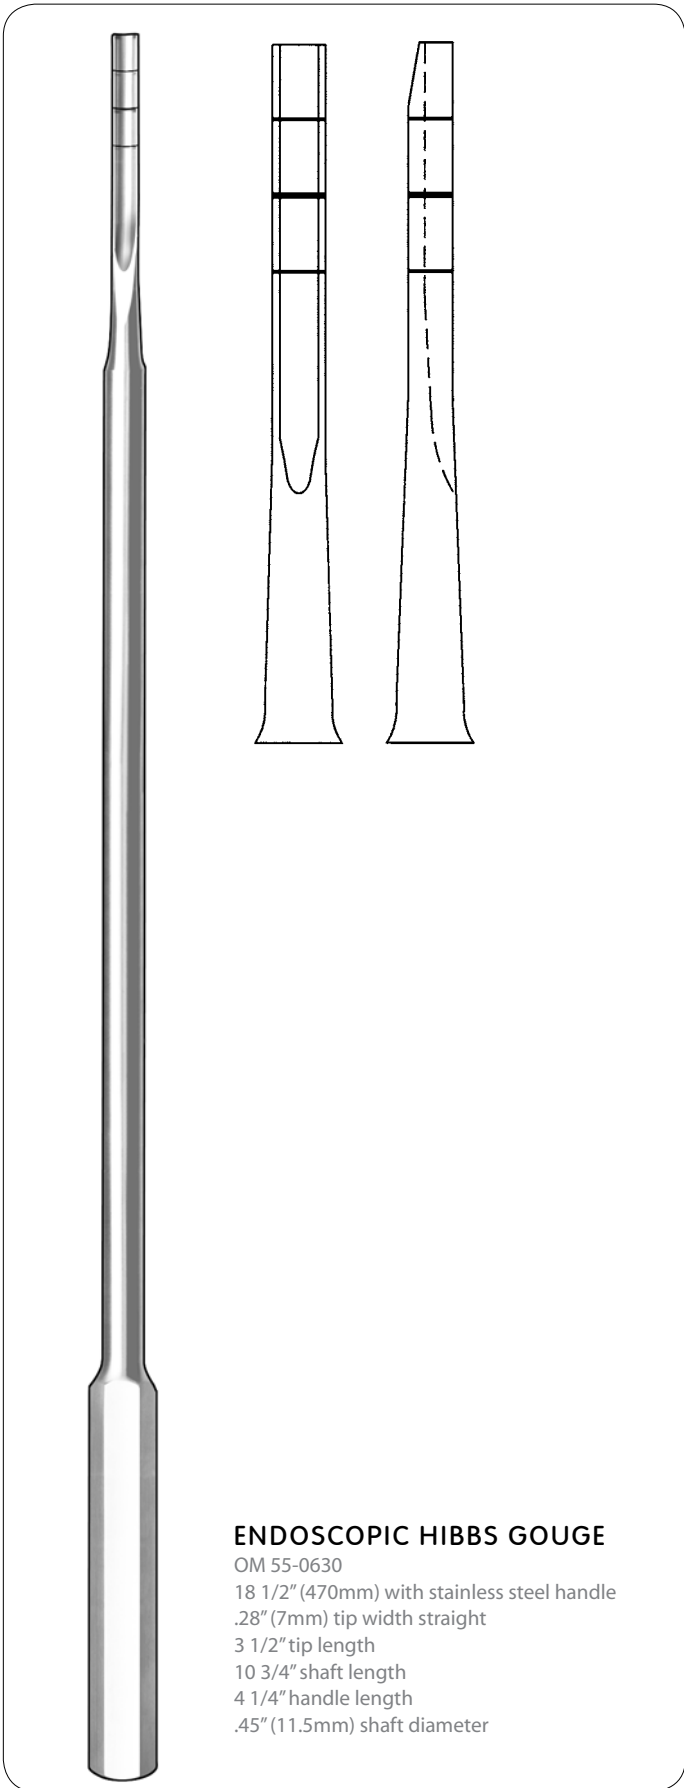

HIBBS GOUGE

Racks for Hibbs Gouge are shown in Section AA.

OSTEOTOMES, CHISELS AND GOUGES

3mm

SHOULDER PENETRATING GOUGE
 OM 46-0919
 8 1/2" (220mm)

SWAN NECK GOUGE
 OM 49-0084
 9" (229mm)

11" (280mm) Straight		11" (280mm) Curved	
OM 49-0350	1/4" (6mm)	OM 49-0357	1/4" (6mm)
OM 49-0351	3/8" (10mm)	OM 49-0358	3/8" (10mm)
OM 49-0352	1/2" (13mm)	OM 49-0359	1/2" (13mm)
OM 49-0353	5/8" (16mm)	OM 49-0360	5/8" (16mm)
OM 49-0354	3/4" (19mm)	OM 49-0361	3/4" (19mm)
OM 49-0355	1" (25mm)	OM 49-0362	1" (25mm)
OM 49-0356	1 1/4" (31mm)	OM 49-0363	1 1/4" (31mm)

COBB OSTEOTOME

OM 49-0030
straight
5/32" (7mm) blade width

OM 49-0032
medium curve
5/32" (7mm) blade width

OM 49-0034
strong curve
5/32" (7mm) blade width

OM 49-0036
reverse curve
5/32" (7mm) blade width

COBB-TYPE SPINAL GOUGE
11" (280mm)
All stainless, with knurled handle

Racks for Cobb-Type Gouges
are shown in Section AA.

ENDOSCOPIC HIBBS GOUGE

OM 55-0630
18 1/2" (470mm) with stainless steel handle
.28" (7mm) tip width straight
3 1/2" tip length
10 3/4" shaft length
4 1/4" handle length
.45" (11.5mm) shaft diameter

ENDOSCOPIC HIBBS OSTEOTOME

OM 55-0642
18 1/2" (470mm) with stainless steel handle
3/8" (10mm) tip width straight
3 1/2" tip length
10 3/4" shaft length
4 1/4" handle length
.45" (11.5mm) shaft diameter