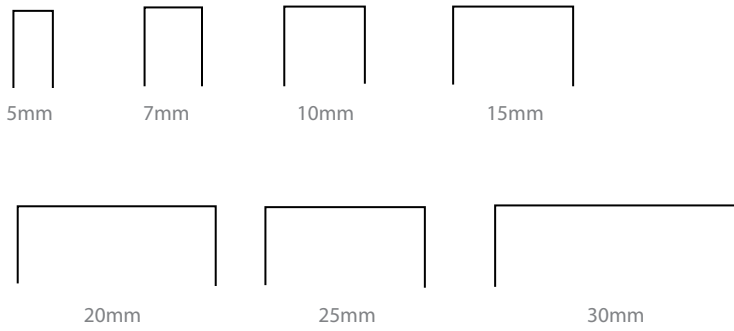

OM 49-0246	5mm
OM 49-0248	7mm
OM 49-0250	10mm
OM 49-0252	15mm
OM 49-0254	20mm
OM 49-0256	25mm
OM 49-0258	30mm