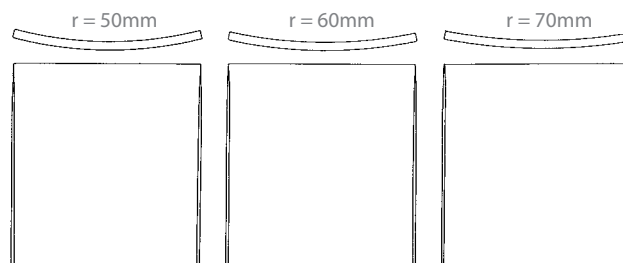

OM 49-0640

OM 49-0644

OM 49-0648

GOUGE BLADES

- OM 49-0640 1" width, 50mm radius
- OM 49-0644 1" width, 60 mm radius
- OM 49-0648 1" width, 70 mm radius

Blades should be discarded after use.

Phenolic handle is autoclavable to 290°F (143°C).

INTERCHANGEABLE OSTEOTOME, CHISEL AND GOUGE SET

- OM 49-0630 complete set with handle, key and all blades
- OM 49-0632 7" phenolic handpiece only