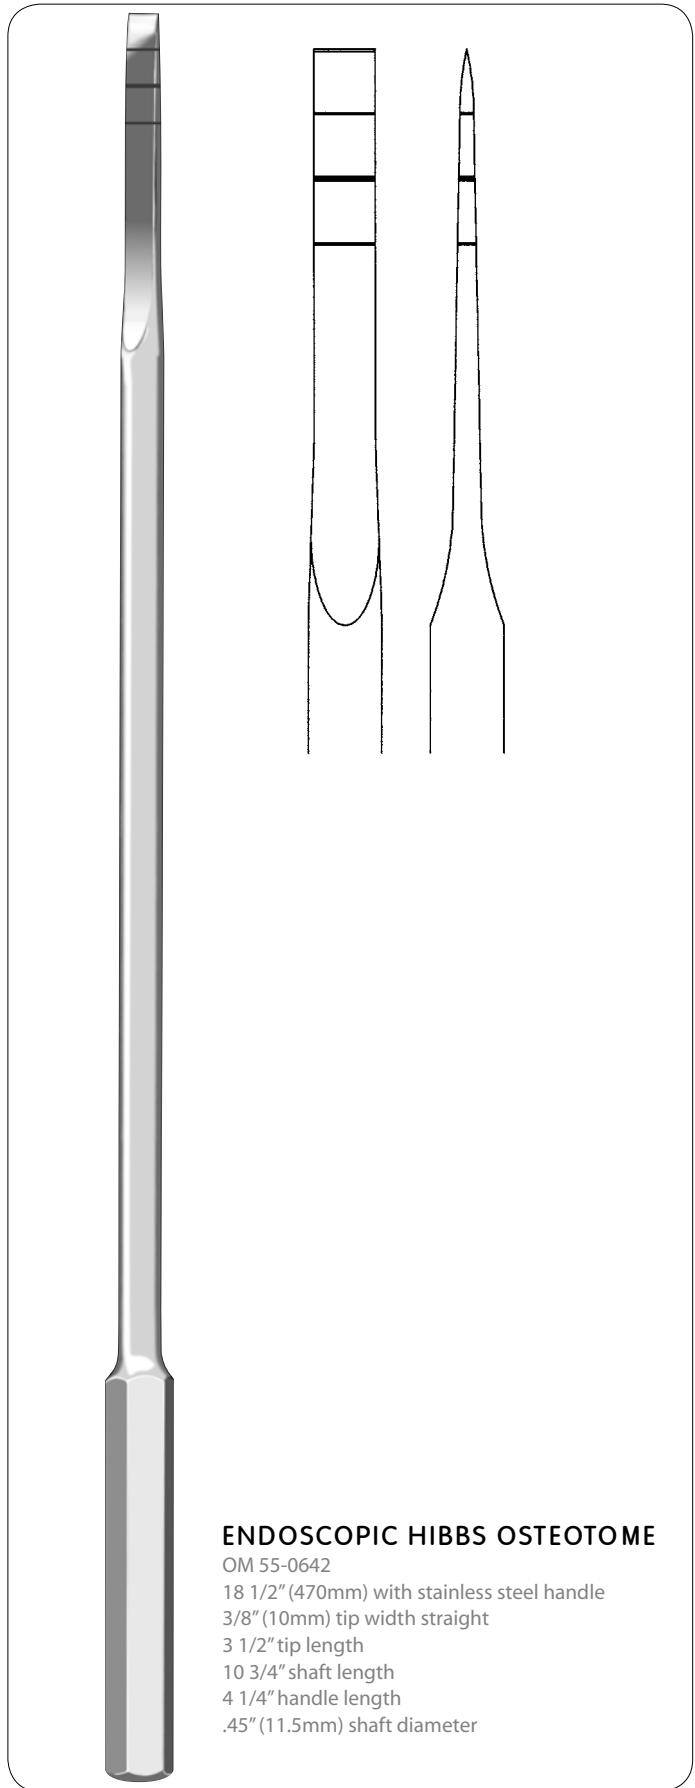

HIBBS GOUGE

Racks for Hibbs Gouge are shown in Section AA.

OSTEOTOMES, CHISELS AND GOUGES

3mm

SHOULDER PENETRATING GOUGE
 OM 46-0919
 8 1/2" (220mm)

SWAN NECK GOUGE
 OM 49-0084
 9" (229mm)

11" (280mm) Straight		11" (280mm) Curved	
OM 49-0350	1/4" (6mm)	OM 49-0357	1/4" (6mm)
OM 49-0351	3/8" (10mm)	OM 49-0358	3/8" (10mm)
OM 49-0352	1/2" (13mm)	OM 49-0359	1/2" (13mm)
OM 49-0353	5/8" (16mm)	OM 49-0360	5/8" (16mm)
OM 49-0354	3/4" (19mm)	OM 49-0361	3/4" (19mm)
OM 49-0355	1" (25mm)	OM 49-0362	1" (25mm)
OM 49-0356	1 1/4" (31mm)	OM 49-0363	1 1/4" (31mm)

COBB OSTEOTOME

OM 49-0030
straight
5/32" (7mm) blade width

OM 49-0032
medium curve
5/32" (7mm) blade width

OM 49-0034
strong curve
5/32" (7mm) blade width

OM 49-0036
reverse curve
5/32" (7mm) blade width

COBB-TYPE SPINAL GOUGE
11" (280mm)
All stainless, with knurled handle

Racks for Cobb-Type Gouges
are shown in Section AA.

ENDOSCOPIC HIBBS GOUGE

OM 55-0630
18 1/2" (470mm) with stainless steel handle
.28" (7mm) tip width straight
3 1/2" tip length
10 3/4" shaft length
4 1/4" handle length
.45" (11.5mm) shaft diameter

ENDOSCOPIC HIBBS OSTEOTOME

OM 55-0642
18 1/2" (470mm) with stainless steel handle
3/8" (10mm) tip width straight
3 1/2" tip length
10 3/4" shaft length
4 1/4" handle length
.45" (11.5mm) shaft diameter