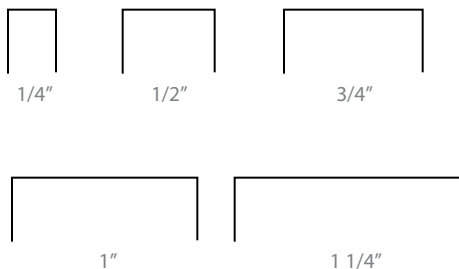

9" Straight
Without calibration lines

OM 46-0304	1/4"	6mm
OM 46-0306	1/2"	13mm
OM 46-0310	3/4"	19mm
OM 46-0314	1"	25mm
OM 46-0318	1 1/4"	32mm
OM 46-0322	1 1/2"	38mm

9" Curved
Without calibration lines

OM 46-0328	1/4"	6mm
OM 46-0329	1/2"	13mm
OM 46-0330	3/4"	19mm
OM 46-0331	1"	25mm
OM 46-0332	1 1/4"	32mm
OM 46-0333	1 1/2"	38mm